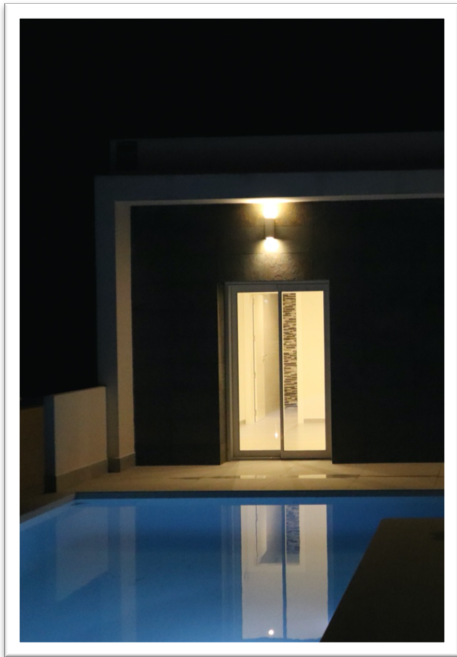

PINTURA

- ✓ Tipo lisa en color neutro.
- ✓ Smooth type in neutral color.

EQUIPAMIENTO

MUEBLES DE COCINA

- ✓ Muebles de madera combinados en blanco, se incluye fregadero de acero inoxidable bajo bancada y encimera de granito nacional. Se incluye campana de extracción en techo.
- ✓ Wood furniture combined in white, including stainless steel sink under bench and granite top national. Roof extraction hood included.